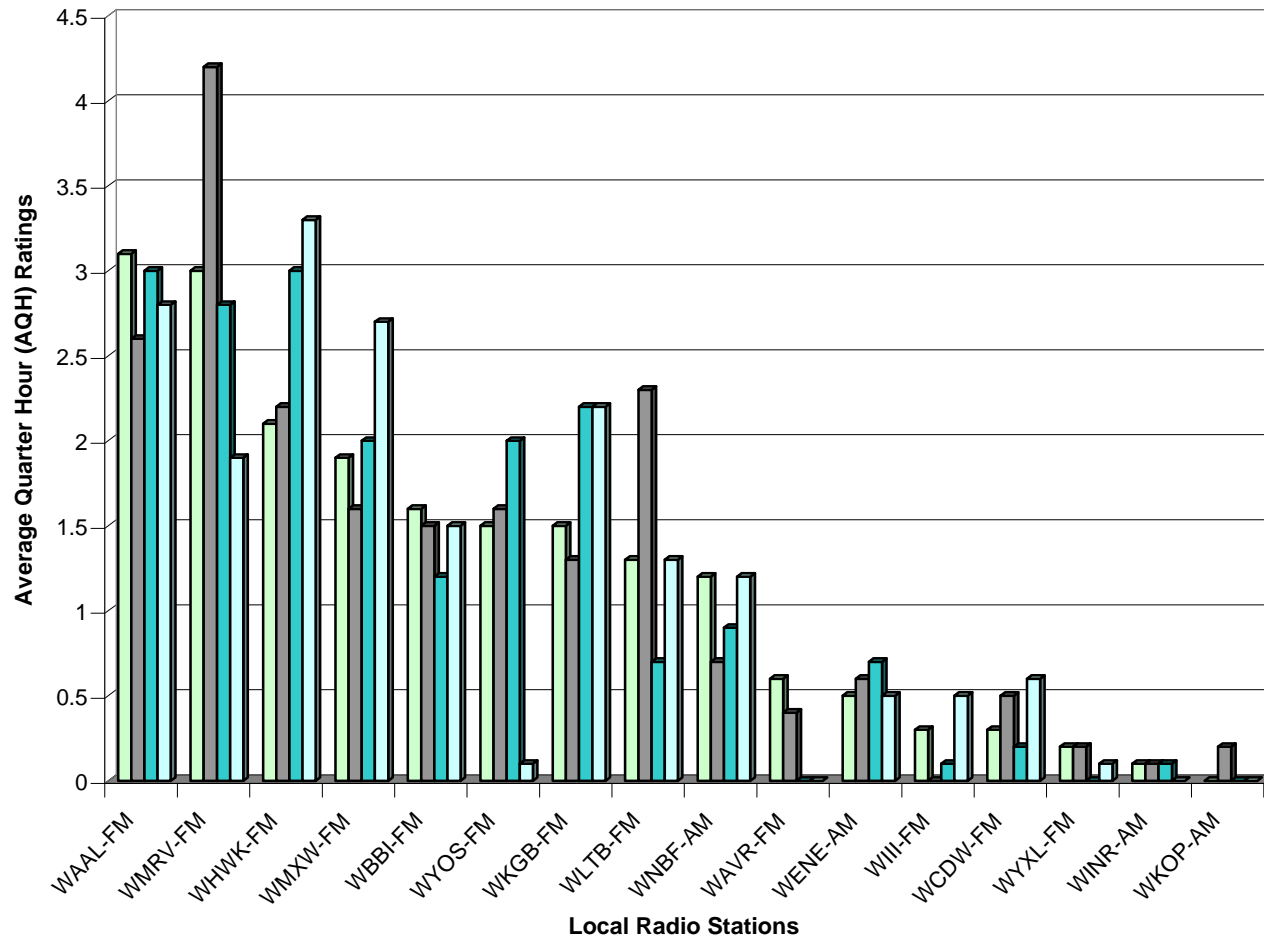

Riger MediaWorks Average Quarter Hour Trend

■ Binghamton FA00 MSA ARB AQH Rtg
 ■ Binghamton SP01 MSA ARB AQH Rtg
■ Binghamton FA01 MSA ARB AQH Rtg
 ■ Binghamton SP02 MSA ARB AQH Rtg

Trend Analysis

Daypart: M-Su 6am-12am

Demo: Adults 25-54